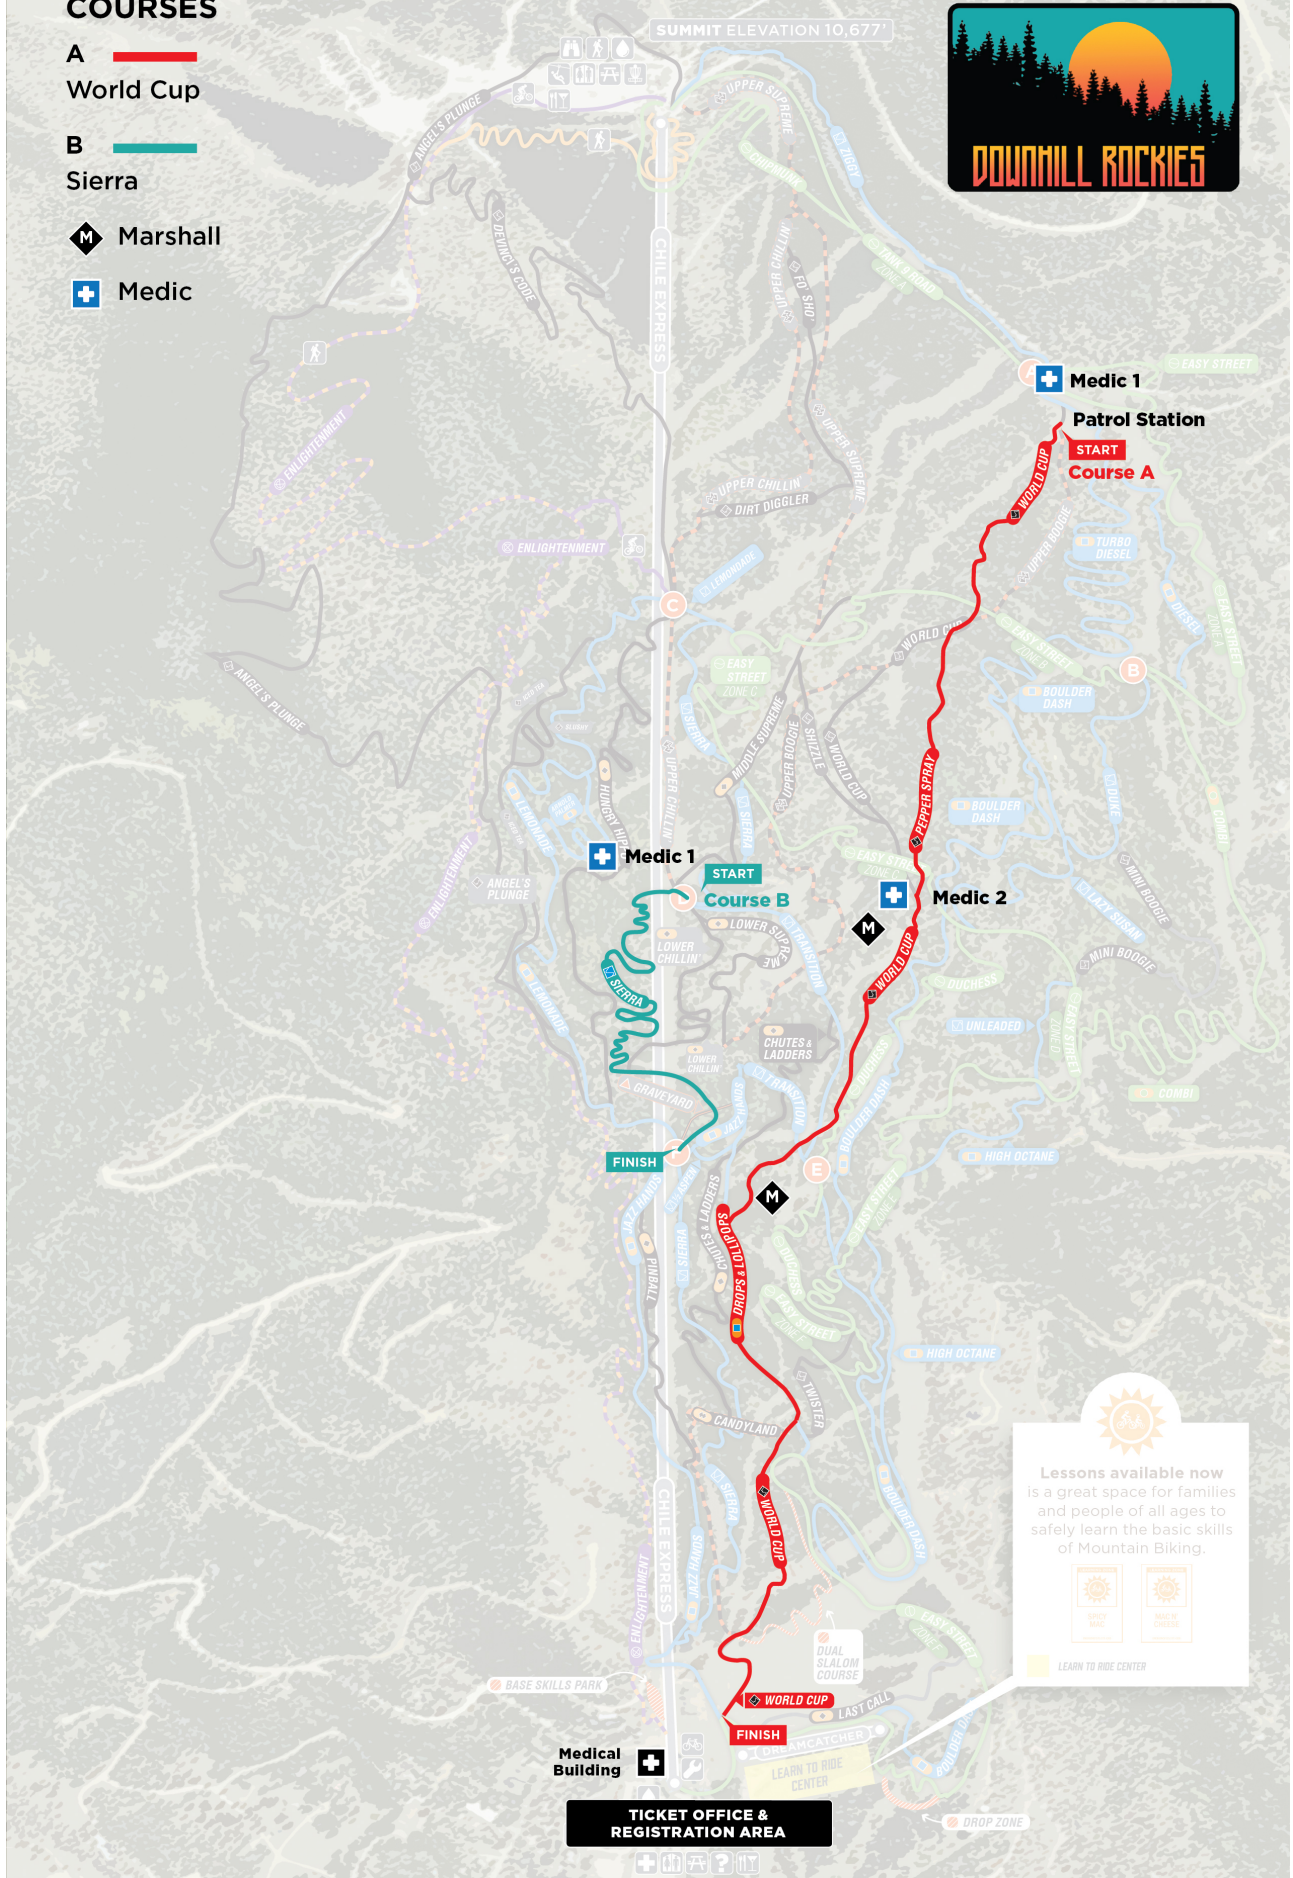

COURSES

A 

World Cup

B 

Sierra

 Marshall

 Medic

SUMMIT ELEVATION 10,677'

 Lessons available now is a great space for families and people of all ages to safely learn the basic skills of Mountain Biking.

 SUNNY
 WALK

 SUNNY
 CHAIRLIFT

 LEARN TO RIDE CENTER

TICKET OFFICE & REGISTRATION AREA