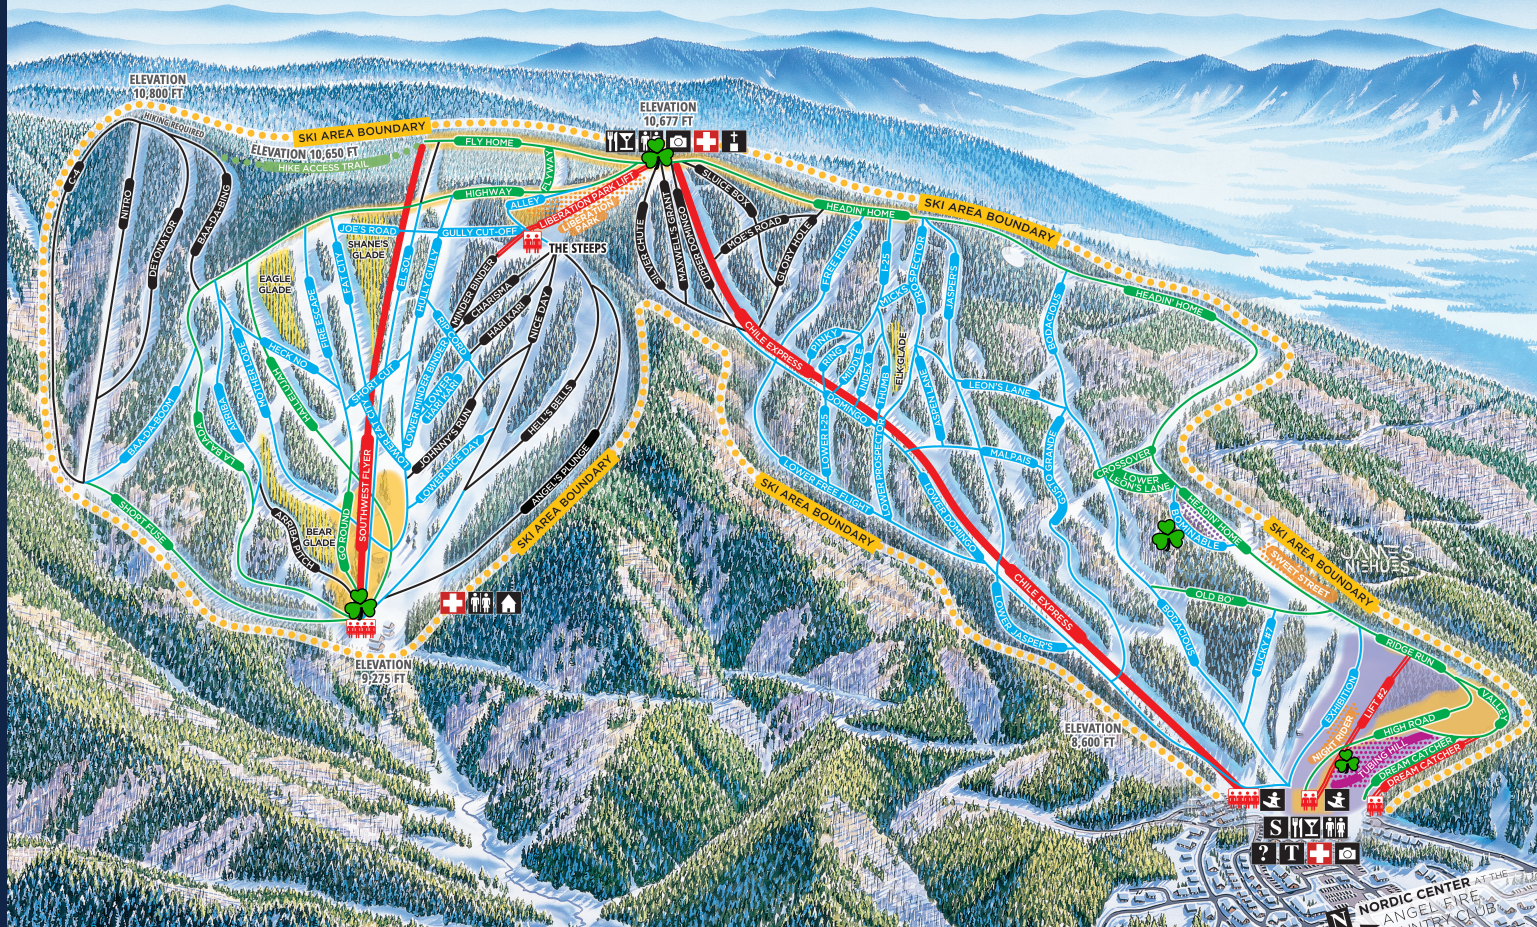

Angel Fire Resort St. Patrick's Day Scavenger Hunt

LEGEND

- Easiest
- More Difficult
- Most Difficult
- Ski School ONLY
- Ski Area Boundary
- Glade Skiing
- Freestyle Terrain Parks
- Tubing Hill
- Slow Skiing/Riding Areas
- Night Skiing Area
- High Speed Quad Chairlift
- Double Chairlift
- First Aid
- Restrooms
- Restaurants
- Sunkid Wondercarpet
- Tubing Area
- Photography
- Church Service
- Warming Hut
- Lift Tickets
- Ski School
- Nordic Area
- Information

@AngelFireResort

/AngelFireResort

/angel_fire_resort

#DaysWorthSharing

Instructions:

Take a photo at any of the scavenger hunt locations marked on this map by a four leaf clover. Each location is marked on the mountain with an Angel Fire Resort logo scavenger hunt location sign.

Upload your photo to Instagram tagging @angel_fire_resort using the #WeAreAngelFire.

The photo with the most likes by 5 pm Friday, March 15th will win a prize! The winner will be notified via Instagram to pick up their prize at the Guest Services office next to the Village Haus.

Find these locations! Snap a great picture and be entered to win a prize!

Location	Check
1. Base Area Trail Map	
2. Summit Haus	
3. Bominable Bear	
4. Polar Coaster	
Name:	
Email:	
Phone #:	
Hometown:	